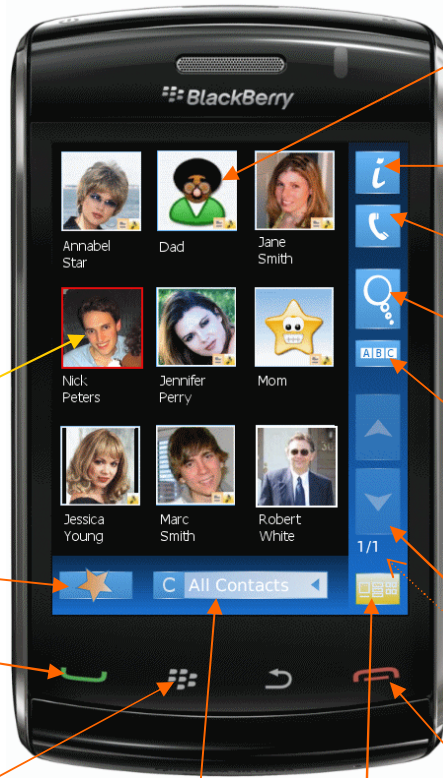

Advanced contact management is tightly integrated with pictures and Call Filtering profiles.

Tap twice on a picture to Call or Send an SMS text message to a contact.

Tap once to Select a contact.

Tap-and-click to see a menu of available functions: Edit/Delete contact, Assign a photo, assign as a Favorite.

Slide your finger up/down to scroll.

Tap once to view detailed contact information.

Tap once to call or SMS a contact.

Quickly search for a contact by opening the touch keypad.

Tap on the ABC button in this area to open the vertical letter bar to jump to a contact starting with a particular letter.

Quick Page Up/Down

Shows number of contact pages in current view.

Minimize Photo Contacts (back to home screen).

Intelligent Search Keypad

Quickly find contacts with only a few finger presses. Just start typing the name, number, company name or title of the contact and Photo Contacts will search contacts. Once the contact is found, tap twice on the picture to call or SMS.

Vertical Letter Bar

Slide your finger or stylus up-down the letter bar to jump to contacts starting with the selected letter.

Text/Category Filter Bar

Shows active Category or text filter/search.

Tap once to open the category selection list. Tap again to clear the search filter and see All Contacts.