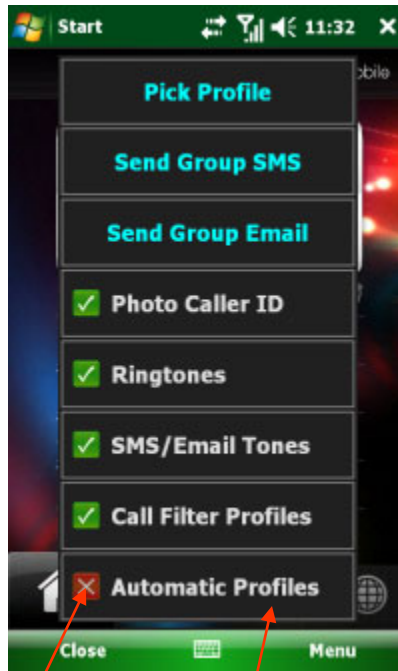

Today Screen

Windows Mobile Today Screen with Touch Flo

Profile Picker Button

Tap once to open the Profile Picker to switch profiles or Tap-and-Hold to open Business PRO.

Right Icon—shows currently active profile.

Business PRO's main interface

Tap to enable or disable features

Tap to open Managers

Advanced Privacy

With Automatic Profiles and Call Blocking, Business PRO adds real intelligence to your phone.

You can now easily set your phone to (for example):

Full Control

Business PRO includes a Profile Picker which will greatly improve your mobile experience.

Now you can easily switch phone profiles right from the Today Screen with your finger.

Take control of your phone easily—Advanced automatic, scheduled and temporary profiles are at your finger tips.