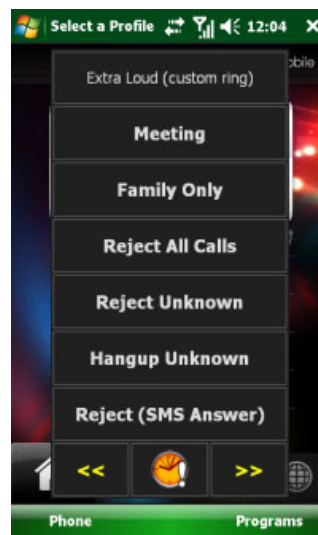

Full Control

Business PRO includes a Profile Picker which will greatly improve your mobile experience.

Now you can easily switch phone profiles right from the Today Screen with your finger.

Take control of your phone easily—Advanced automatic, scheduled and temporary profiles are at your finger tips.

Profile Picker

Select Automatic or Temporary Profile

Currently Active Profile (shown in yellow)

Profile Selection
Tap to select a new profile.

Profile Picker—Menu

Hide Profile Picker

Tap to open Business PRO

Tap to see additional profiles

Profile Picker—additional profiles

Profile Picker—Temporary profiles