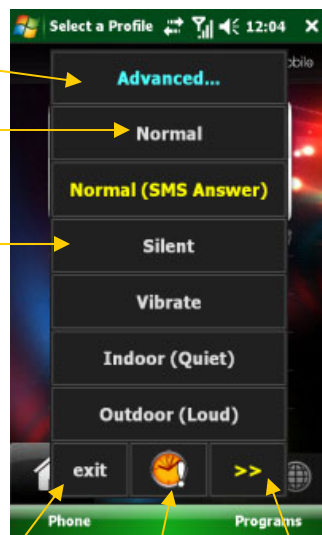

- Automatically Reject all callers except your family members at night
- Automatically switch to Vibrate or Silent during a meeting and/or allow only certain callers when you are in certain meetings
- Automatically hang-up or reject unwanted callers
- Conserve battery power by automatically switching Bluetooth off when you're at your office or in a meeting (based on your daily schedule)

Full Control

Business PRO includes a Profile Picker which will greatly improve your mobile experience.

Now you can easily switch phone profiles right from the Today Screen with your finger.

Take control of your phone easily—Advanced automatic, scheduled and temporary profiles are at your finger tips.

Profile Picker

Select Automatic or Temporary Profile

Currently Active Profile (shown in yellow)

Profile Selection
Tap to select a new profile.

Profile Picker—Menu

Hide Profile Picker

Tap to open Business PRO